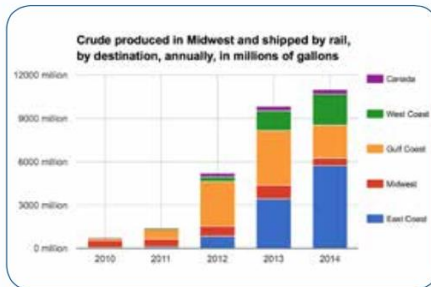

OUR VISION

FracTracker is a leading resource on oil & gas issues & a trusted asset to the concerned public.

Learn more at fractracker.org

Our Services

DATA-DRIVEN RESOURCE

We collect data and then analyze, interpret, and map the results. We offer maps of every US state with active drilling and have created hundreds of thematic maps and analyses.