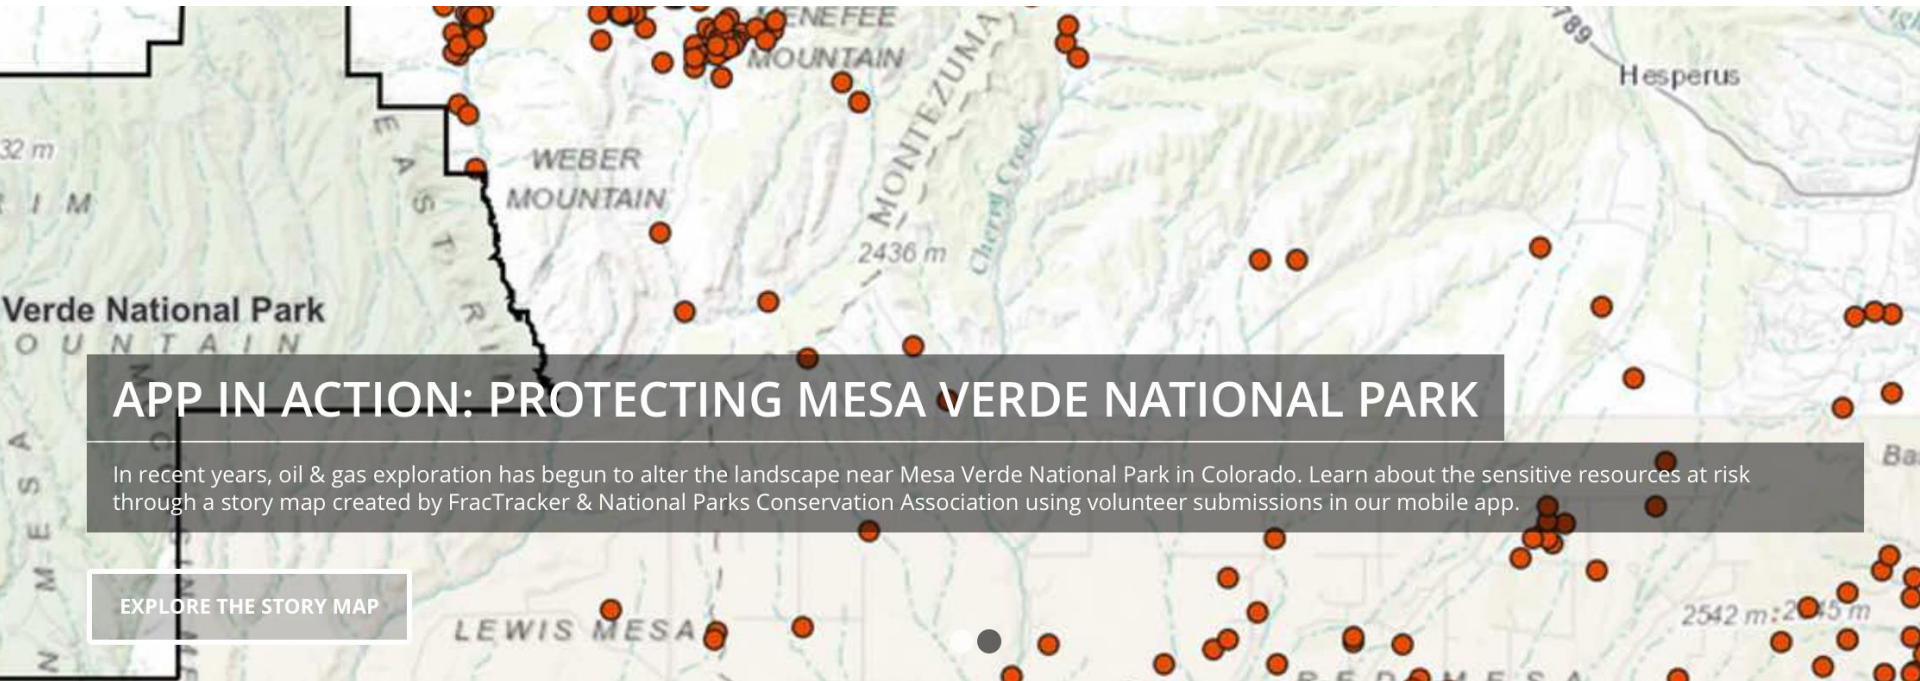

FracTracker - The Mobile App

CHECK THE OIL & GAS MAP

Find wells, pipelines, & user reports near you on the map

ACTIVITY FEED

View recent reports from other app users

SUBMIT A REPORT

Submit reports & photos about nearby activity & issues you witness

A RANGE OF USES

Report on many aspects of the industry

IMPACTED SENSES

Classify reports by senses impacted, such as from noise or odors

USER PROFILE

Customize your profile & modify your reports

learn more at: fractracker.org/apps

APP IN ACTION: PROTECTING MESA VERDE NATIONAL PARK

In recent years, oil & gas exploration has begun to alter the landscape near Mesa Verde National Park in Colorado. Learn about the sensitive resources at risk through a story map created by FracTracker & National Parks Conservation Association using volunteer submissions in our mobile app.

EXPLORE THE STORY MAP

Case Study 1

Mesa Verde National Park with National Parks Conservation Association

[Explore the story map](#)

Case Study 2

With Save Our Streams PA

Logging unplugged / abandoned oil and gas wells all across Pennsylvania.
FracTracker can extract your inputted data for you to use in campaigns.