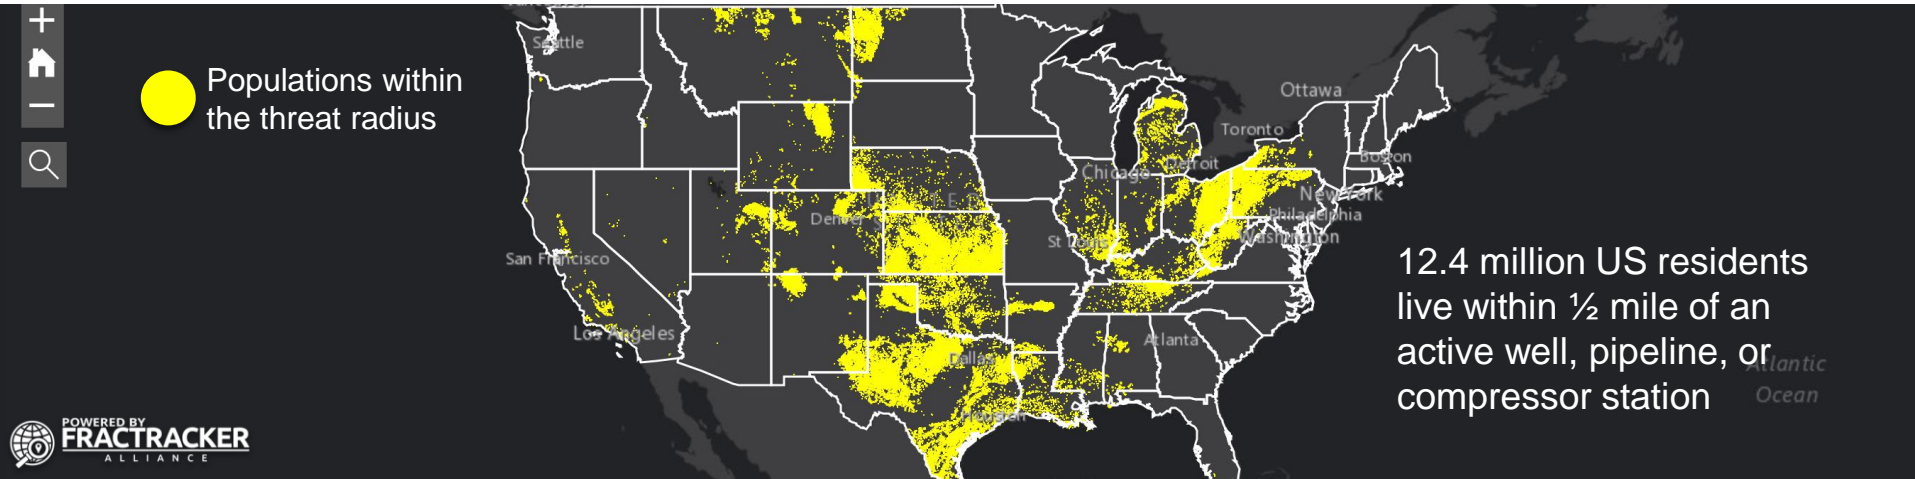

OUR VISION

FracTracker is a leading resource on oil & gas issues & a trusted asset to the concerned public.

Learn more at fractracker.org

Our Services

DATA-DRIVEN RESOURCE

We collect data and then analyze, interpret, and map the results. We offer maps of every US state with active drilling and have created hundreds of thematic maps and analyses.