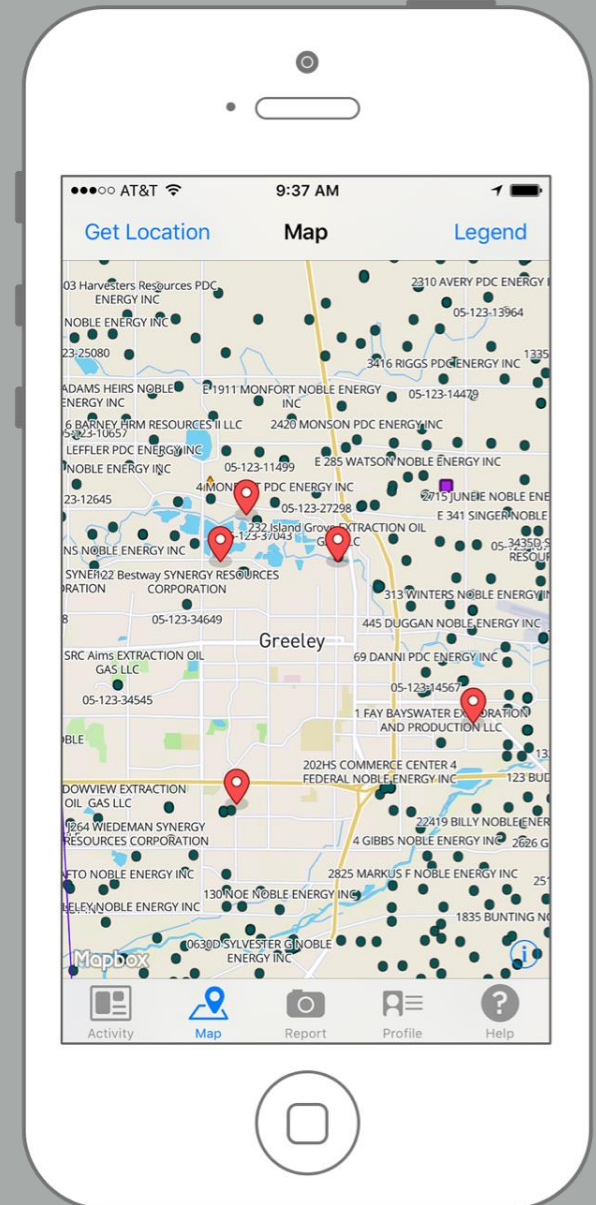

FracTracker - The Mobile App

FRACTRACKER
ALLIANCE

CHECK THE OIL & GAS MAP

Find wells, pipelines, & user reports near you on the map

ACTIVITY FEED

View recent reports from other app users

SUBMIT A REPORT

Submit reports & photos about nearby activity & issues you witness

A RANGE OF USES

Report on many aspects of the industry

IMPACTED SENSES

Classify reports by senses impacted, such as from noise or odors

USER PROFILE

Customize your profile & modify your reports

learn more at: fractracker.org/apps