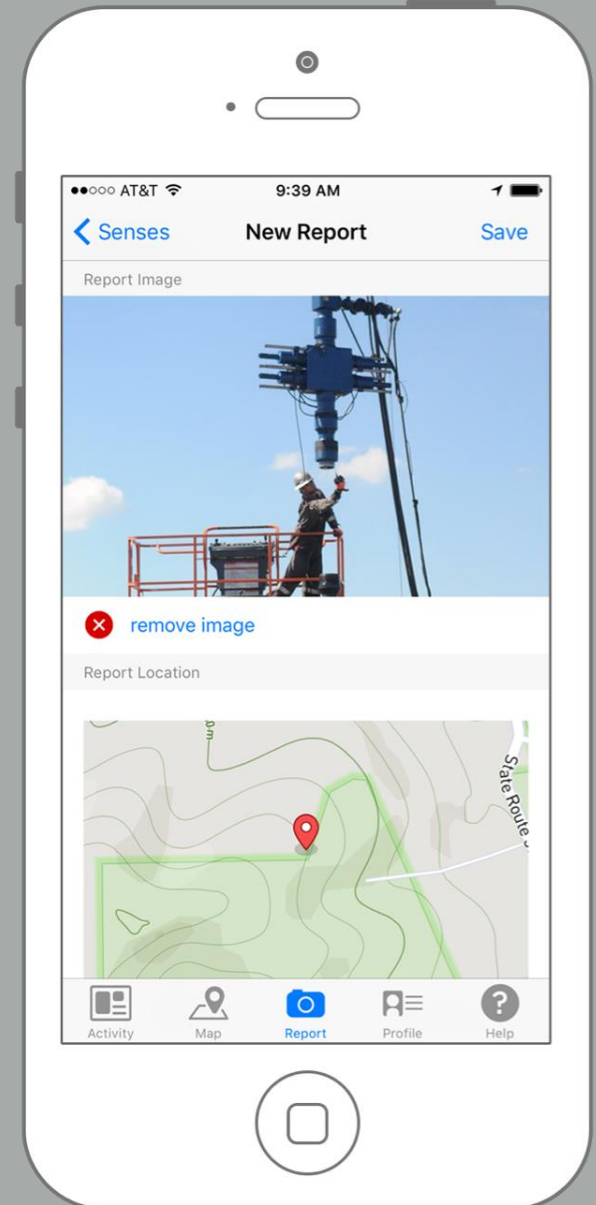

FracTracker - The Mobile App

CHECK THE OIL & GAS MAP

Find wells, pipelines, & user reports near you on the map

ACTIVITY FEED

View recent reports from other app users

SUBMIT A REPORT

Submit reports & photos about nearby activity & issues you witness