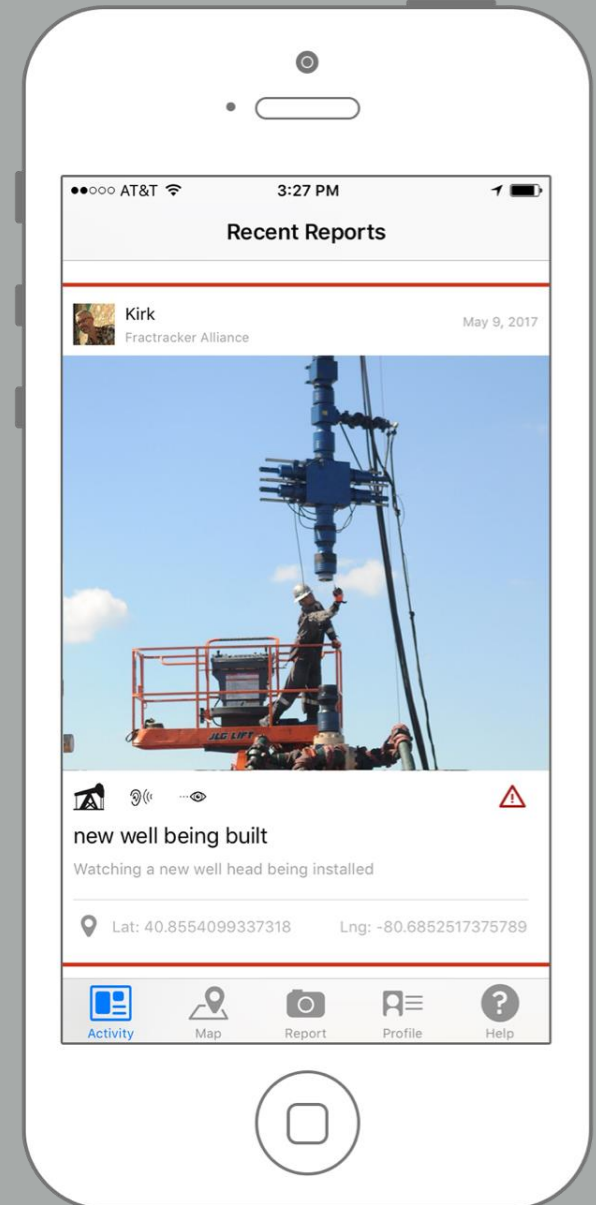

OUR VISION

FracTracker is a leading resource on oil & gas issues & a trusted asset to the concerned public.

Learn more at fractracker.org

Our Services

DATA-DRIVEN RESOURCE

We collect data and then analyze, interpret, and map the results. We offer maps of every US state with active drilling and have created hundreds of thematic maps and analyses.

FRACTRACKER
ALLIANCE

FracTracker - The Mobile App

CHECK THE OIL & GAS MAP

Find wells, pipelines, & user reports near you on the map

ACTIVITY FEED

View recent reports from other app users

SUBMIT A REPORT

Submit reports & photos about nearby activity & issues you witness

FracTracker - The Mobile App

FRACTRACKER
ALLIANCE

CHECK THE OIL & GAS MAP

Find wells, pipelines, & user reports near you on the map

ACTIVITY FEED

View recent reports from other app users

SUBMIT A REPORT

Submit reports & photos about nearby activity & issues you witness