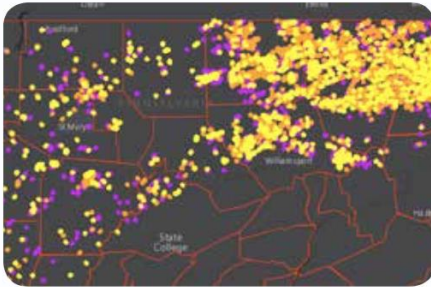

OUR VISION

FracTracker is a leading resource on oil & gas issues & a trusted asset to the concerned public.

Learn more at fractracker.org

Our Services

DATA-DRIVEN RESOURCE

We collect data and then analyze, interpret, and map the results. We offer maps of every US state with active drilling and have created hundreds of thematic maps and analyses.